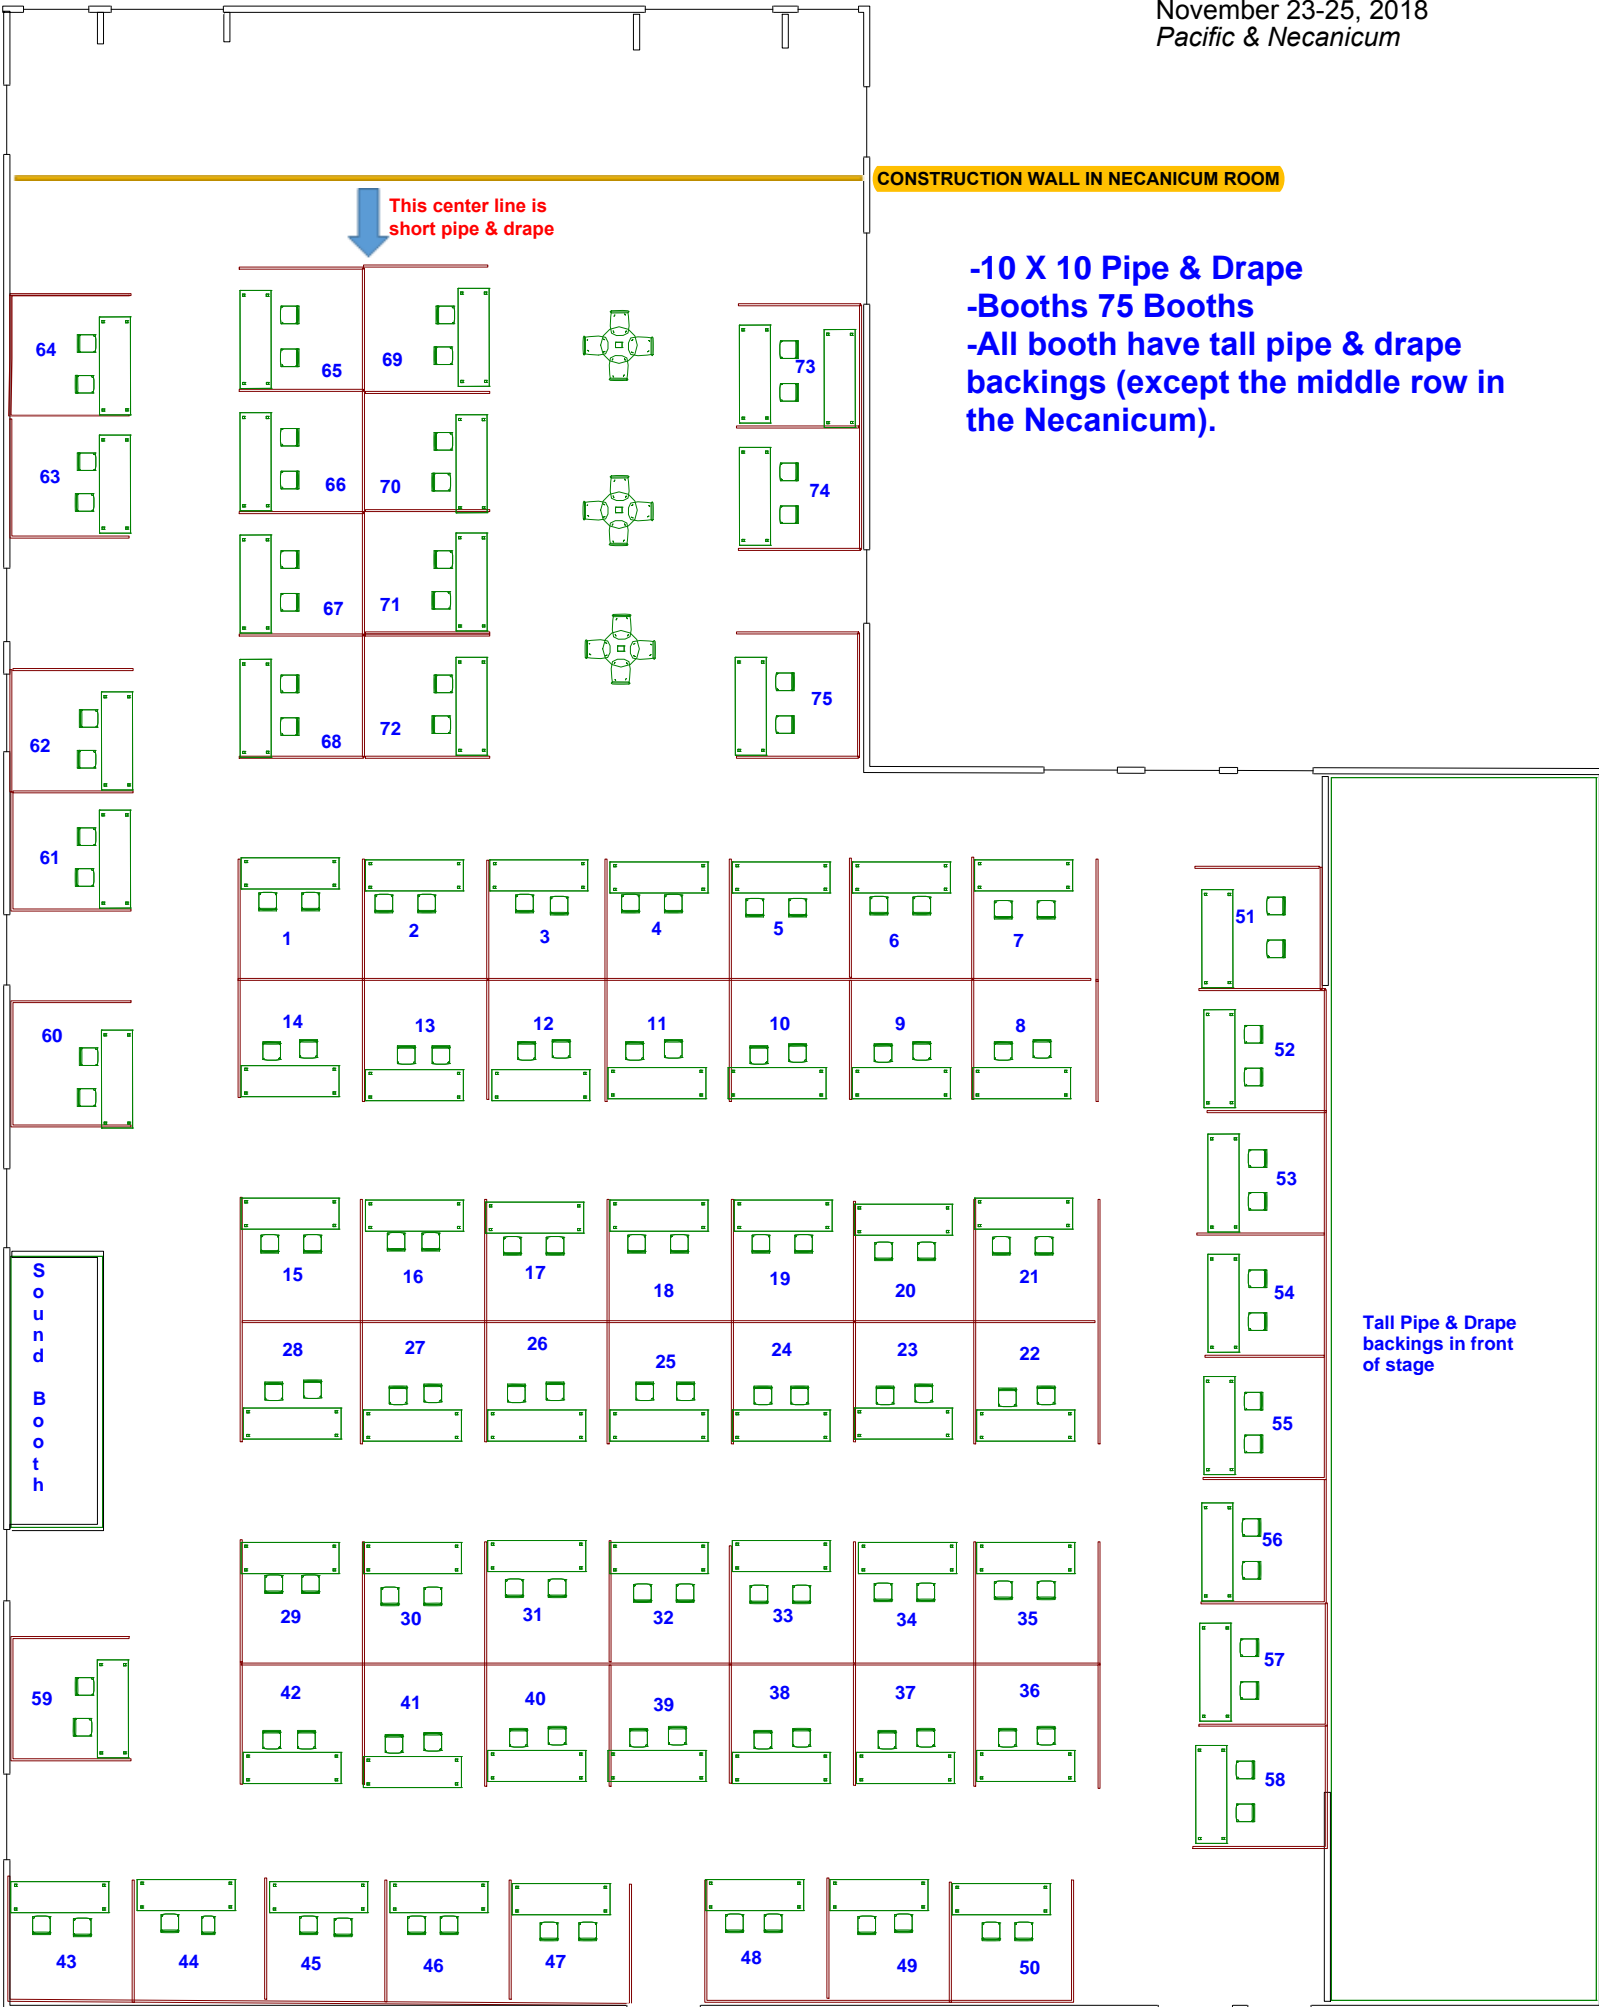

CONSTRUCTION WALL IN NECANICUM ROOM

This center line is short pipe & drape

-10 X 10 Pipe & Drape
-Booths 75 Booths
-All booth have tall pipe & drape backings (except the middle row in the Necanicum).

Tall Pipe & Drape backings in front of stage

S
o
u
n
d

B
o
o
t
h

Seaside Artisan Gift Fair

November 23-25, 2018
Front & Back Lobby

***ONLY SKIRT THE TABLES THAT ARE NOTED**